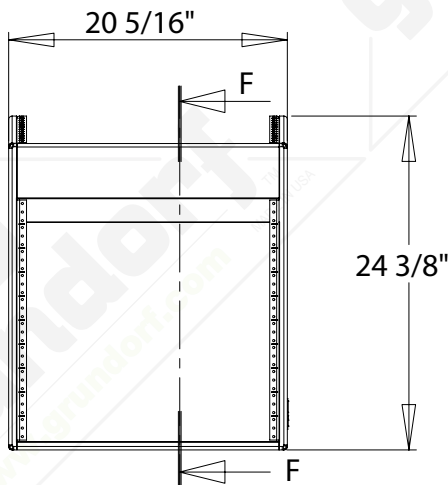

#	QTY	PART NUMBER	DESCRIPTION
1	1	83-008	BADGE - GRUNDORF ORIGINAL
7	2	41-012	RACK RAIL-12 SPACE
8	2	41-010	RACK RAIL-10 SPACE

FRONT VIEW

SECTION F-F