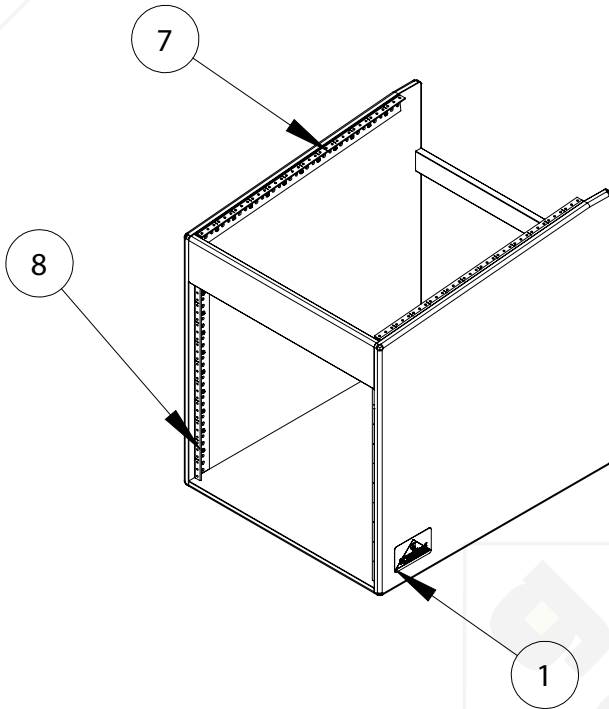

#	QTY	PART NUMBER	DESCRIPTION
1	1	83-008	BADGE - GRUNDORF ORIGINAL
7	2	41-012	RACK RAIL-12 SPACE
8	2	41-010	RACK RAIL-10 SPACE

FRONT VIEW

SECTION F-F