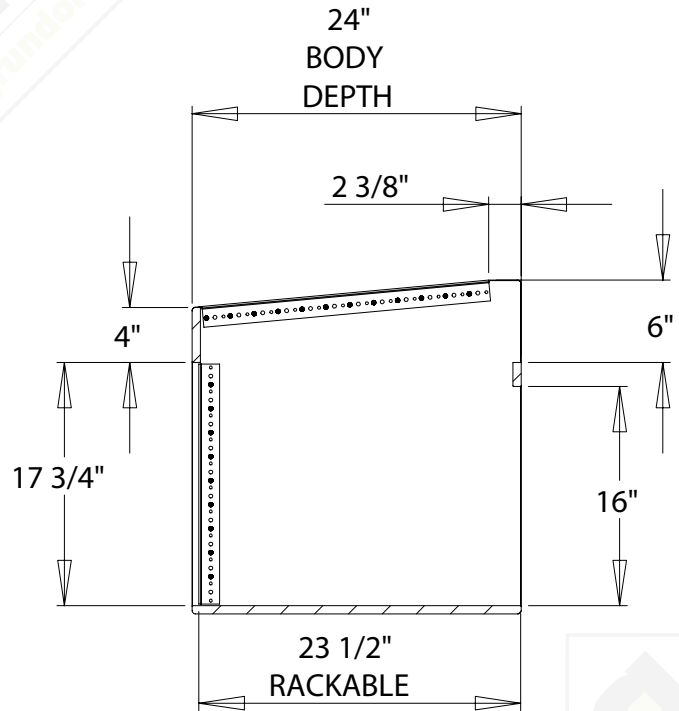

#	QTY	PART NUMBER	DESCRIPTION
1	1	83-008	BADGE - GRUNDORF ORIGINAL
7	2	41-012	RACK RAIL-12 SPACE
8	2	41-010	RACK RAIL-10 SPACE

FRONT VIEW

SECTION F-F