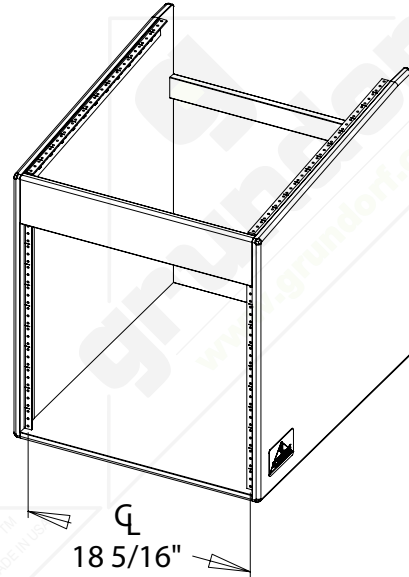

#	QTY	PART NUMBER	DESCRIPTION
1	1	83-008	BADGE - GRUNDORF ORIGINAL
7	2	41-012	RACK RAIL-12 SPACE
8	2	41-010	RACK RAIL-10 SPACE

FRONT VIEW

SECTION F-F